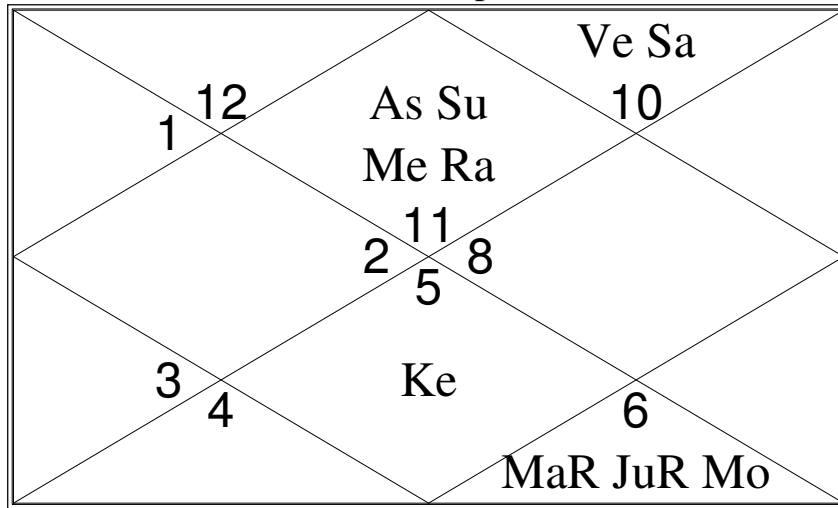

Bhava (Sripati)

Bhava Spashta - Sripati System