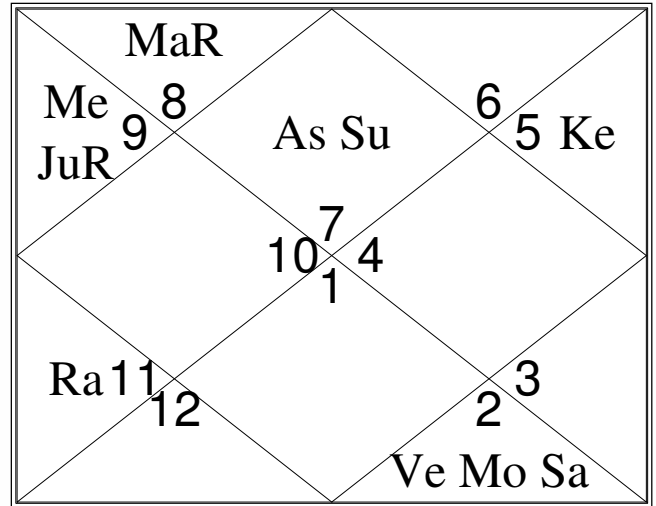

Moon Chart

Navamsha

Bhava (Sripati)

Bhava Spashta - Sripati System

| Bhava Number | Bhava Arambha<br>House beginning | Bhava Madhya<br>Middle of House | Bhava Antya<br>House ending |
|--------------|----------------------------------|---------------------------------|-----------------------------|
| 1. First     | Cap 17:23:00                     | Aqu 00:23:29                    | Aqu 17:23:00                |
| 2. Second    | Aqu 17:23:00                     | Pis 04:22:31                    | Pis 21:22:03                |
| 3. Third     | Pis 21:22:03                     | Ari 08:21:34                    | Ari 25:21:05                |
| 4. Fourth    | Ari 25:21:05                     | Tau 12:20:36                    | Tau 25:21:05                |
| 5. Fifth     | Tau 25:21:05                     | Gem 08:21:34                    | Gem 21:22:03                |
| 6. Sixth     | Gem 21:22:03                     | Can 04:22:31                    | Can 17:23:00                |
| 7. Seventh   | Can 17:23:00                     | Leo 00:23:29                    | Leo 17:23:00                |
| 8. Eighth    | Leo 17:23:00                     | Vir 04:22:31                    | Vir 21:22:03                |
| 9. Ninth     | Vir 21:22:03                     | Lib 08:21:34                    | Lib 25:21:05                |
| 10. Tenth    | Lib 25:21:05                     | Sco 12:20:36                    | Sco 25:21:05                |
| 11. Eleventh | Sco 25:21:05                     | Sag 08:21:34                    | Sag 21:22:03                |
| 12. Twelfth  | Sag 21:22:03                     | Cap 04:22:31                    | Cap 17:23:00                |

Sudarshan Chakra

Outer Circle : Surya Chart  
 Middle Circle : Chandra Chart  
 Inner Circle : Birth Chart

Sudarshan Chakra represents the comparative positions of the planets in the Sun Chart, the Moon Chart and the Birth Chart simultaneously, from outer to inner circle respectively.