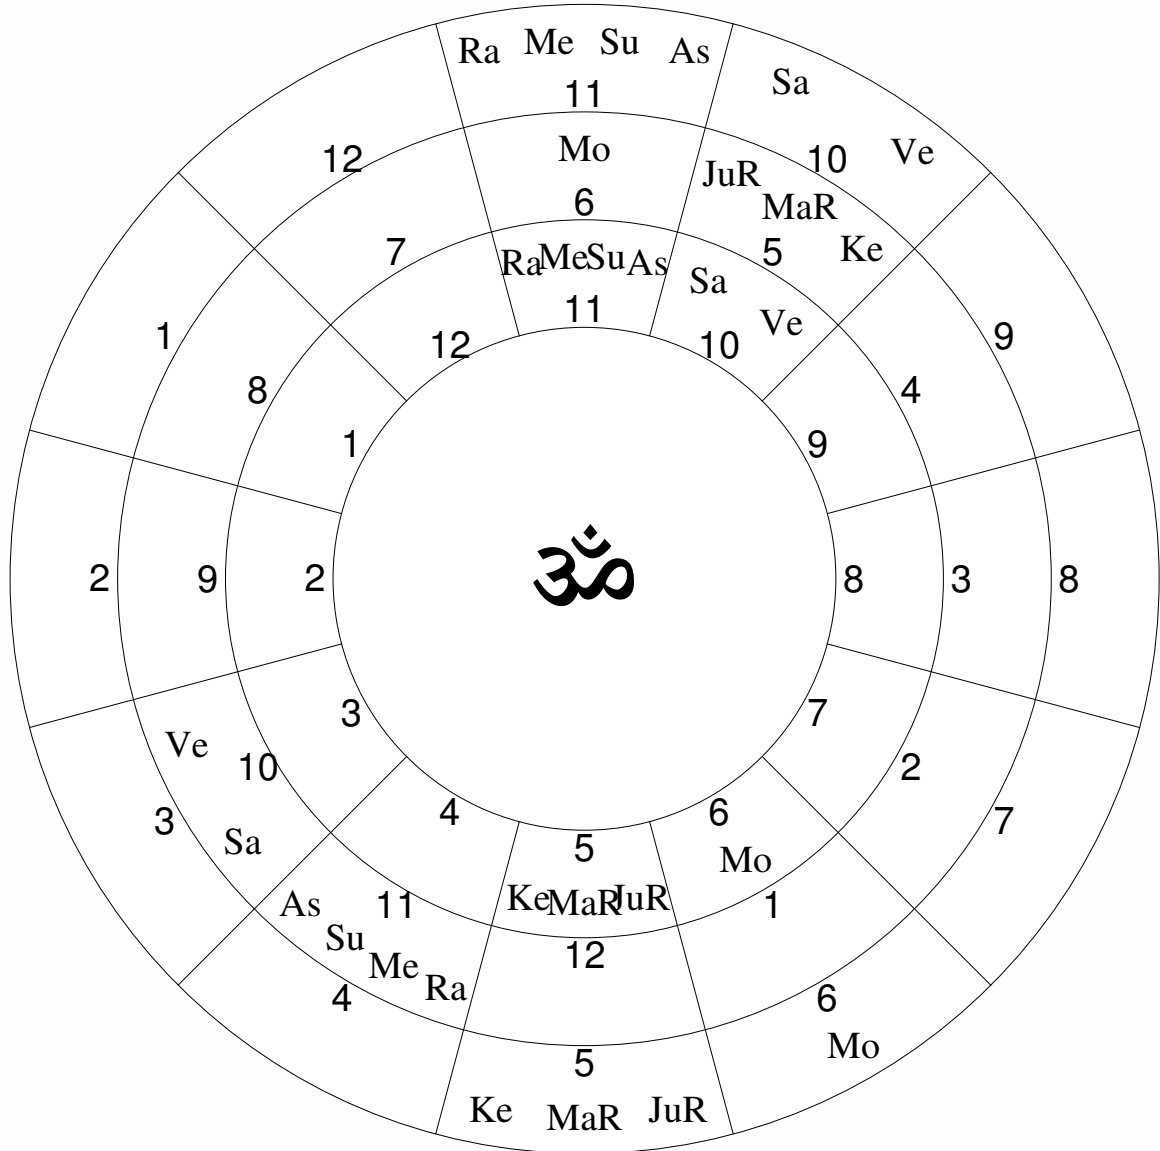

Sudarshan Chakra

Outer Circle : Surya Chart  
 Middle Circle : Chandra Chart  
 Inner Circle : Birth Chart

Sudarshan Chakra represents the comparative positions of the planets in the Sun Chart, the Moon Chart and the Birth Chart simultaneously, from outer to inner circle respectively.