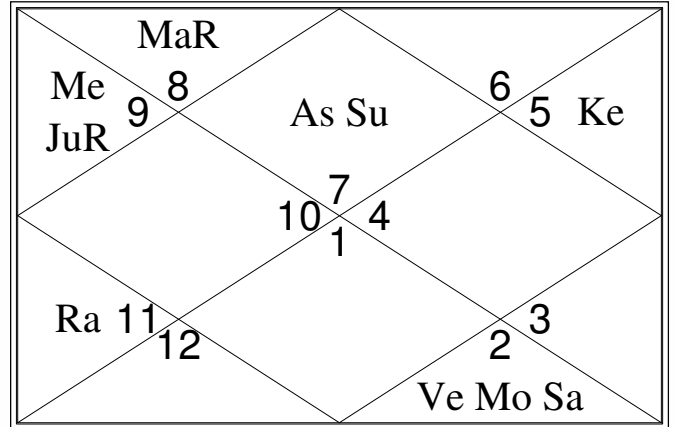

14 February 1933 • Tuesday • 07:00:00 hrs • Delhi, India

Navamsha

Planet	R/C	Sign	Degree	Speed	Nakshatra	Pada	RL	NL	SL	SS	Status	SB
Lagna		Aqu	00:23:29		Dhanishta	3	Sa	Ma	Me	Ve		
Sun		Aqu	01:59:48	01:00:36	Dhanishta	3	Sa	Ma	Ke	Ve	Neutr.	0.98
Moon		Vir	15:59:28	13:50:42	Hasta	2	Me	Mo	Sa	Sa	Neutr.	1.10
Mars	R	Leo	23:37:56	-00:18:09	Poorva Phalg.	4	Su	Ve	Sa	Ra	Neutr.	1.27
Mercury	C	Aqu	06:47:57	01:50:07	Shatabhishak	1	Sa	Ra	Ra	Ra	Frnd.	0.93
Jupiter	R	Leo	28:15:20	-00:06:20	Uttara Phalg.	1	Su	Su	Mo	Ve	Neutr.	1.27
Venus		Cap	15:20:48	01:14:54	Shravana	2	Sa	Mo	Ju	Ma	Neutr.	1.22
Saturn		Cap	16:18:01	00:07:00	Shravana	2	Sa	Mo	Sa	Ke	Own	0.88
Rahu		Aqu	14:50:10	00:01:05	Shatabhishak	3	Sa	Ra	Ke	Ra	Own	
Ketu		Leo	14:50:10	00:01:05	Poorva Phalg.	1	Su	Ve	Ve	Sa	Neutr.