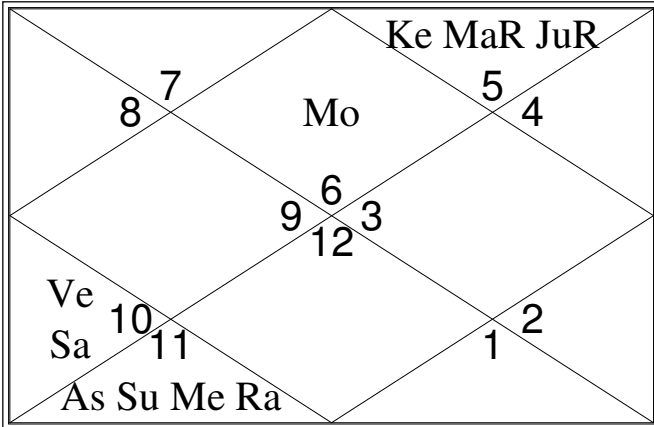

14 February 1933 • Tuesday • 07:00:00 hrs • Delhi, India

Moon

Planet	R/C	Sign	Degree	Speed	Nakshatra	Pada	RL	NL	SL	SS	Status	SB
Lagna		Aqu	00:23:29		Dhanishta	3	Sa	Ma	Me	Ve		
Sun		Aqu	01:59:48	01:00:36	Dhanishta	3	Sa	Ma	Ke	Ve	Neutr.	0.98
Moon		Vir	15:59:28	13:50:42	Hasta	2	Me	Mo	Sa	Sa	Neutr.	1.10
Mars	R	Leo	23:37:56	-00:18:09	Poorva Phalg.	4	Su	Ve	Sa	Ra	Neutr.	1.27
Mercury	C	Aqu	06:47:57	01:50:07	Shatabhishak	1	Sa	Ra	Ra	Ra	Frnd.	0.93
Jupiter	R	Leo	28:15:20	-00:06:20	Uttara Phalg.	1	Su	Su	Mo	Ve	Neutr.	1.27
Venus		Cap	15:20:48	01:14:54	Shravana	2	Sa	Mo	Ju	Ma	Neutr.	1.22
Saturn		Cap	16:18:01	00:07:00	Shravana	2	Sa	Mo	Sa	Ke	Own	0.88
Rahu		Aqu	14:50:10	00:01:05	Shatabhishak	3	Sa	Ra	Ke	Ra	Own	
Ketu		Leo	14:50:10	00:01:05	Poorva Phalg.	1	Su	Ve	Ve	Sa	Neutr.