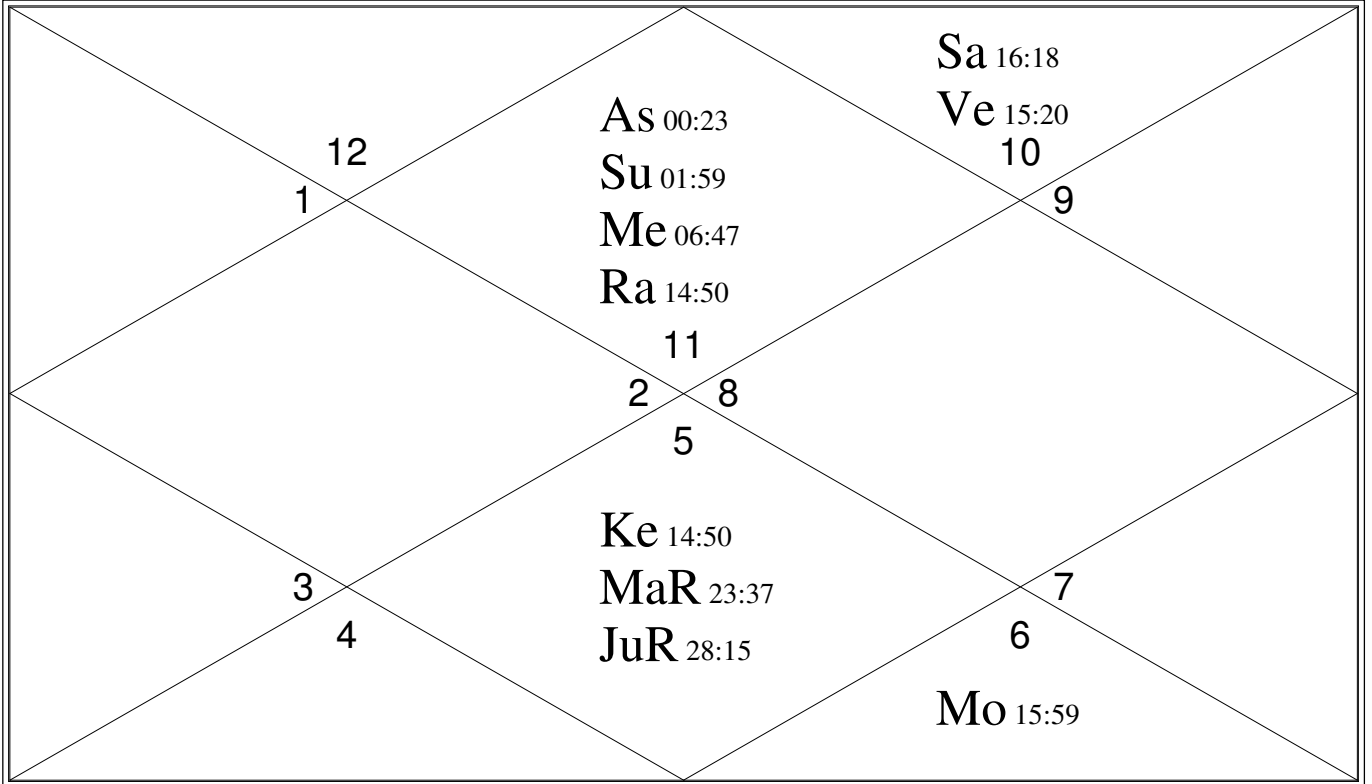

Navamsha

14 February 1933 • Tuesday • 07:00:00 hrs • Delhi, India

Moon