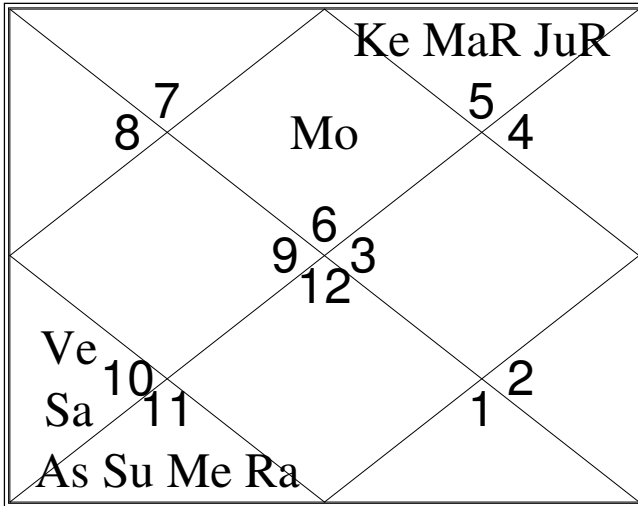

Moon Chart

Bhava Number	Bhava Arambha House beginning	Bhava Madhya Middle of House	Bhava Antya House ending
1. First	Cap 17:23:00	Aqu 00:23:29	Aqu 17:23:00
2. Second	Aqu 17:23:00	Pis 04:22:31	Pis 21:22:03
3. Third	Pis 21:22:03	Ari 08:21:34	Ari 25:21:05
4. Fourth	Ari 25:21:05	Tau 12:20:36	Tau 25:21:05
5. Fifth	Tau 25:21:05	Gem 08:21:34	Gem 21:22:03
6. Sixth	Gem 21:22:03	Can 04:22:31	Can 17:23:00
7. Seventh	Can 17:23:00	Leo 00:23:29	Leo 17:23:00
8. Eighth	Leo 17:23:00	Vir 04:22:31	Vir 21:22:03
9. Ninth	Vir 21:22:03	Lib 08:21:34	Lib 25:21:05
10. Tenth	Lib 25:21:05	Sco 12:20:36	Sco 25:21:05
11. Eleventh	Sco 25:21:05	Sag 08:21:34	Sag 21:22:03
12. Twelfth	Sag 21:22:03	Cap 04:22:31	Cap 17:23:00