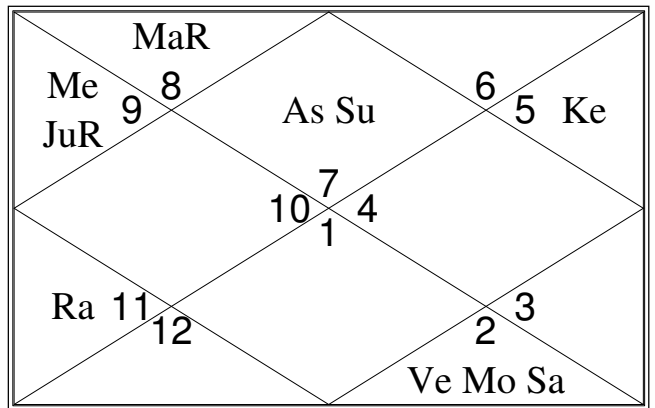

Sudarshan Chakra

Outer Circle : Surya Chart
 Middle Circle : Chandra Chart
 Inner Circle : Birth Chart

Sudarshan Chakra represents the comparative positions of the planets in the Sun Chart, the Moon Chart and the Birth Chart simultaneously, from outer to inner circle respectively.

To study a house, consider the signs in all the three charts simultaneously.

Lagna

Hora (wealth)

Dreshkana (happiness siblings)

Chaturthamsha (destiny)

Saptamsha (children)

Navamsha (spouse)

Dashamsha (great successes)

Shashtiamsha (all areas)

Upagrahas or Sub-planets Gulikaadi Group

Birth between midnight and sun-rise • Sunrise-Sunset : 07:05-18:05 • Astrological Weekday : Monday

Upagraha	Lord	Duration of Upagraha	Beginning (Parashara Method)				Ending (Kalidasa method)			
			Sign	Degree	Nakshatra	P	Sign	Degree	Nakshatra	P
Kaalavela	Su	21:20-22:57	Vir	14:09:37	Hasta	2	Lib	05:30:25	Chitra	4
Paridhi	Mo	22:57-00:35	Lib	05:30:25	Chitra	4	Lib	26:26:54	Vishakha	2
Mrityu	Ma	00:35-02:12	Lib	26:26:54	Vishakha	2	Sco	17:16:05	Jyeshtha	1
Ardhaphahara	Me	02:12-03:50	Sco	17:16:05	Jyeshtha	1	Sag	08:56:28	Moola	3
Yamakantaka	Ju	03:50-05:27	Sag	08:56:28	Moola	3	Cap	03:09:56	U.Shad.	2
Kodanda	Ve	18:05-19:42	Leo	01:27:08	Magha	1	Leo	22:40:04	P.Phalg.	3
Gulika	Sa	19:42-21:20	Leo	22:40:04	P.Phalg.	3	Vir	14:09:37	Hasta	2