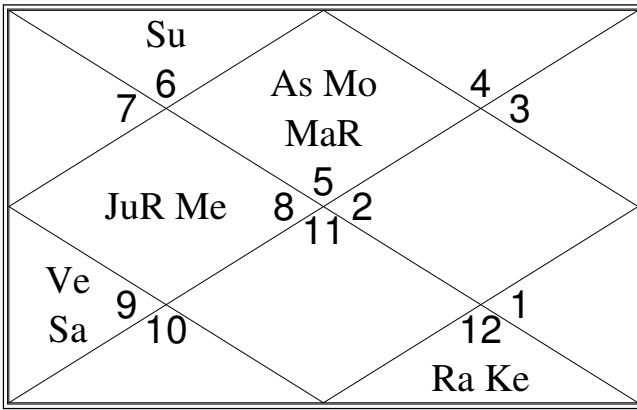

Shodashamsha (conveyances)