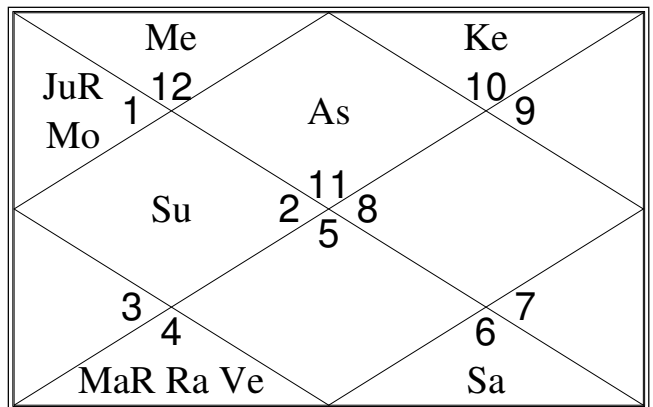

Sudarshan Chakra

Outer Circle : Surya Chart
 Middle Circle : Chandra Chart
 Inner Circle : Birth Chart

Sudarshan Chakra represents the comparative positions of the planets in the Sun Chart, the Moon Chart and the Birth Chart simultaneously, from outer to inner circle respectively.

To study a house, consider the signs in all the three charts simultaneously.

Lagna

Hora (wealth)

Dreshkana (happiness siblings)

Chaturthamsha (destiny)

Saptamsha (children)

Navamsha (spouse)

Dashamsha (great successes)

Shashtiamsha (all areas)

Upagrahas or Sub-planets Gulikaadi Group

Birth between midnight and sun-rise • Sunrise-Sunset : 07:05-18:05 • Astrological Weekday : Monday

Upagraha	Lord	Duration of Upagraha	Beginning (Parashara Method)				Ending (Kalidasa method)			
			Sign	Degree	Nakshatra	P	Sign	Degree	Nakshatra	P
Kaalavela	Su	21:20-22:57	Vir	14:09:37	Hasta	2	Lib	05:30:25	Chitra	4
Paridhi	Mo	22:57-00:35	Lib	05:30:25	Chitra	4	Lib	26:26:54	Vishakha	2
Mrityu	Ma	00:35-02:12	Lib	26:26:54	Vishakha	2	Sco	17:16:05	Jyeshtha	1
Ardhaphahara	Me	02:12-03:50	Sco	17:16:05	Jyeshtha	1	Sag	08:56:28	Moola	3
Yamakantaka	Ju	03:50-05:27	Sag	08:56:28	Moola	3	Cap	03:09:56	U.Shad.	2
Kodanda	Ve	18:05-19:42	Leo	01:27:08	Magha	1	Leo	22:40:04	P.Phalg.	3
Gulika	Sa	19:42-21:20	Leo	22:40:04	P.Phalg.	3	Vir	14:09:37	Hasta	2