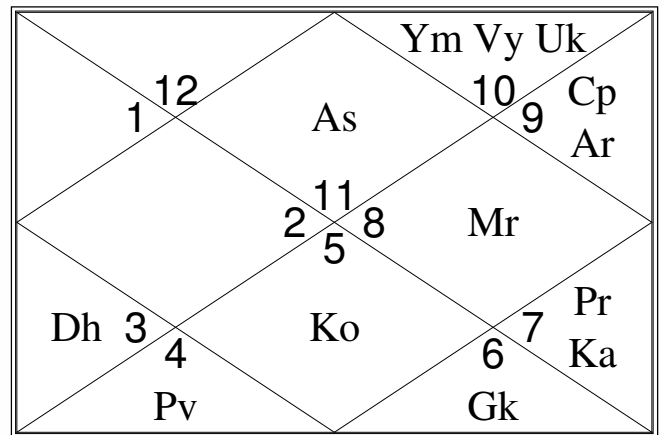

Upagraha Chart (Ending Time)

Special Lagnas and Points

Bhava Lagna	Cap	29:32:32	Yogi Point	21:19:17 Lib
Hora Lagna	Cap	28:05:37	Yogi	Ju
Ghatika Lagna	Cap	23:44:52	Avayogi/Duplicate Yogi	Su/Ve
Indu Lagna	Leo	15:00:00	64th Navamsha	Leo
Kshetra Sphuta	Can	07:52:44	22nd Dreshkana	Virgo
Birth chart/Navamsha	even/odd 50% (medium)		Sarpa Dreshkana