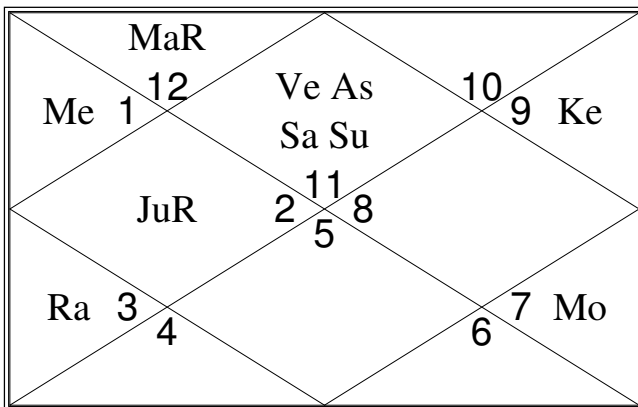

Sudarshan Chakra

Outer Circle : Surya Chart
 Middle Circle : Chandra Chart
 Inner Circle : Birth Chart

Sudarshan Chakra represents the comparative positions of the planets in the Sun Chart, the Moon Chart and the Birth Chart simultaneously, from outer to inner circle respectively.

To study a house, consider the signs in all the three charts simultaneously.

Lagna

Hora (wealth)

Dreshkana (happiness siblings)

Chaturthamsha (destiny)

Saptamsha (children)

Navamsha (spouse)

Dashamsha (great successes)

Shashtiamsha (all areas)

Upagrahas or Sub-planets Gulikaadi Group

Birth between midnight and sun-rise • Sunrise-Sunset : 07:05-18:05 • Astrological Weekday : Monday

Upagraha	Lord	Duration of Upagraha	Beginning (Parashara Method)				Ending (Kalidasa method)			
			Sign	Degree	Nakshatra	P	Sign	Degree	Nakshatra	P
Kaalavela	Su	21:20-22:57	Vir	14:09:37	Hasta	2	Lib	05:30:25	Chitra	4
Paridhi	Mo	22:57-00:35	Lib	05:30:25	Chitra	4	Lib	26:26:54	Vishakha	2
Mrityu	Ma	00:35-02:12	Lib	26:26:54	Vishakha	2	Sco	17:16:05	Jyeshtha	1
Ardhaphahara	Me	02:12-03:50	Sco	17:16:05	Jyeshtha	1	Sag	08:56:28	Moola	3
Yamakantaka	Ju	03:50-05:27	Sag	08:56:28	Moola	3	Cap	03:09:56	U.Shad.	2
Kodanda	Ve	18:05-19:42	Leo	01:27:08	Magha	1	Leo	22:40:04	P.Phalg.	3
Gulika	Sa	19:42-21:20	Leo	22:40:04	P.Phalg.	3	Vir	14:09:37	Hasta	2