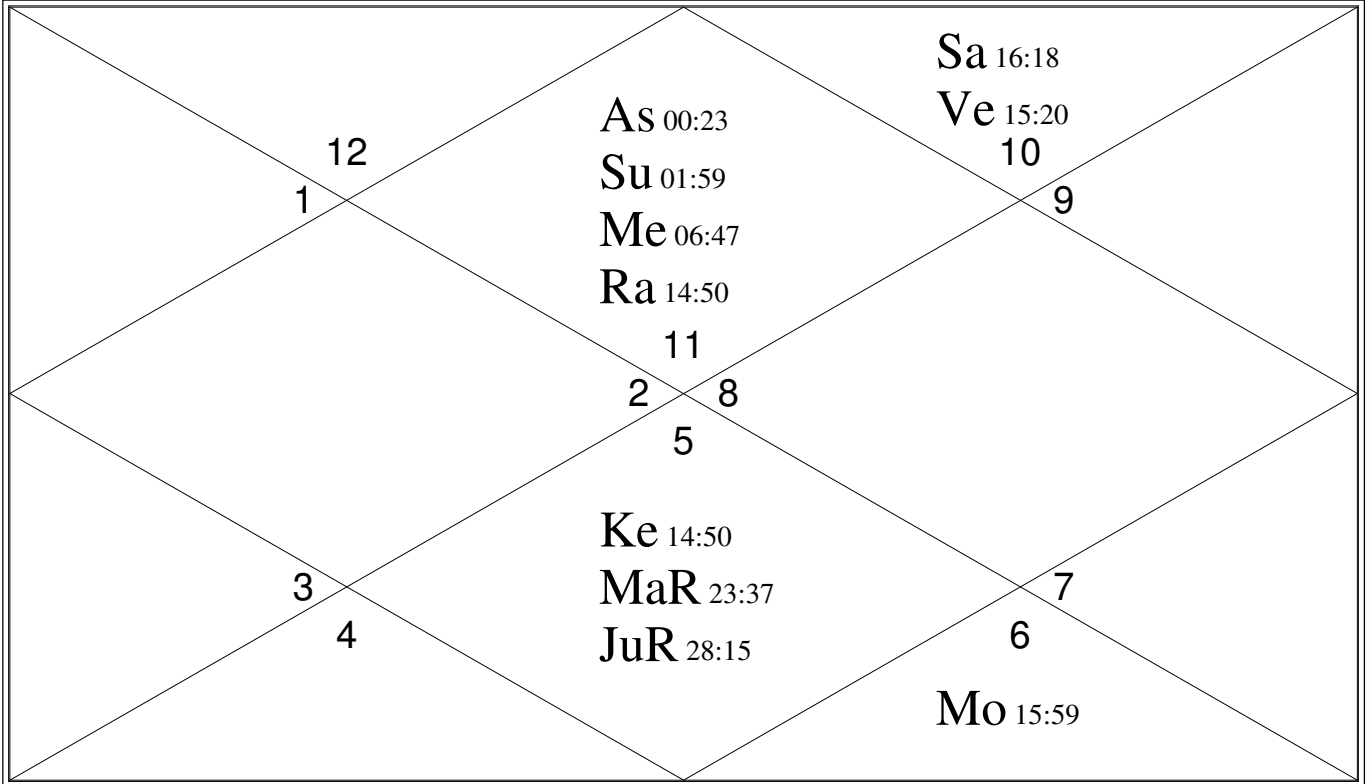

14 February 1933 • Tuesday • 07:00:00 hrs • Delhi, India