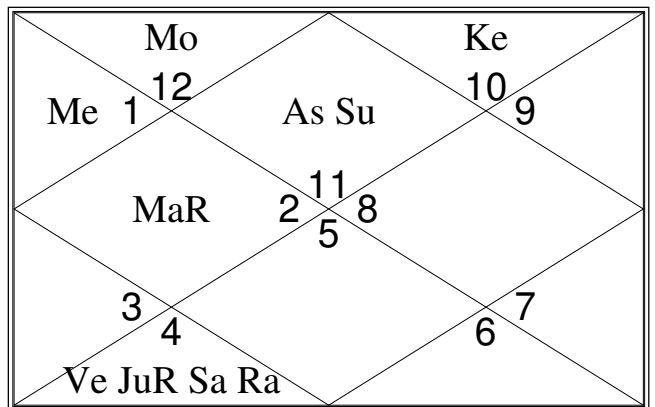

Dwadashamsha (parents)