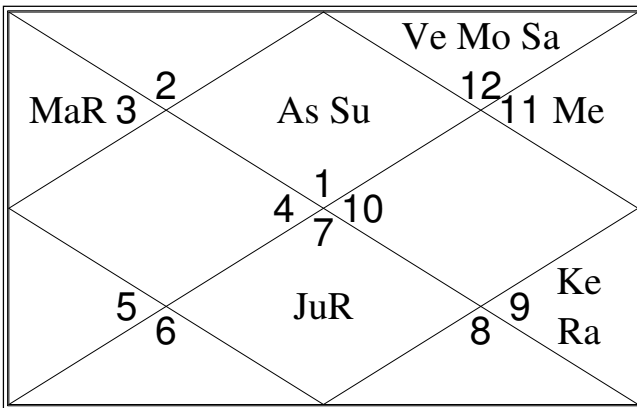

Trimshamsha (misfortunes)