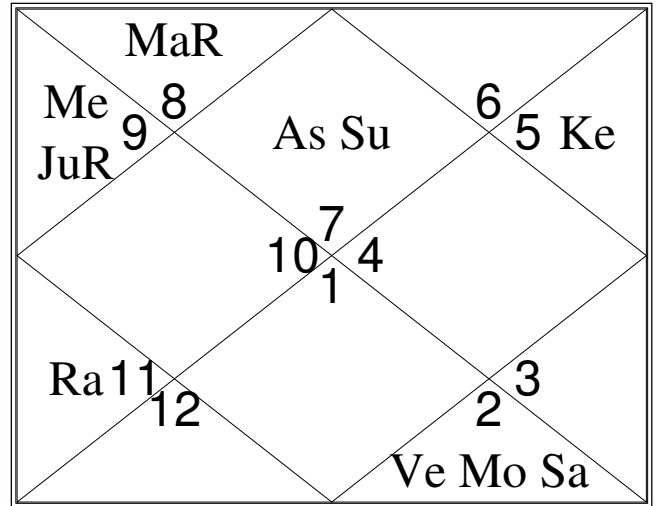

Navamsha

Bhava Number	Bhava Arambha House beginning	Bhava Madhya Middle of House	Bhava Antya House ending
1. First	Cap 17:23:00	Aqu 00:23:29	Aqu 17:23:00
2. Second	Aqu 17:23:00	Pis 04:22:31	Pis 21:22:03
3. Third	Pis 21:22:03	Ari 08:21:34	Ari 25:21:05
4. Fourth	Ari 25:21:05	Tau 12:20:36	Tau 25:21:05
5. Fifth	Tau 25:21:05	Gem 08:21:34	Gem 21:22:03
6. Sixth	Gem 21:22:03	Can 04:22:31	Can 17:23:00
7. Seventh	Can 17:23:00	Leo 00:23:29	Leo 17:23:00
8. Eighth	Leo 17:23:00	Vir 04:22:31	Vir 21:22:03
9. Ninth	Vir 21:22:03	Lib 08:21:34	Lib 25:21:05
10. Tenth	Lib 25:21:05	Sco 12:20:36	Sco 25:21:05
11. Eleventh	Sco 25:21:05	Sag 08:21:34	Sag 21:22:03
12. Twelfth	Sag 21:22:03	Cap 04:22:31	Cap 17:23:00