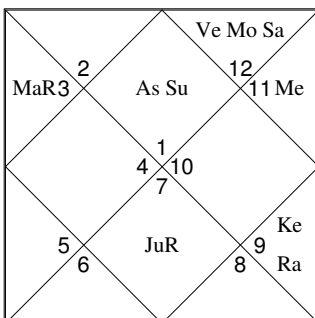

Samudaya Ashtakavarga

Trimshamsha (misfortunes)

Samudaya Ashtakavarga

Shashtiamsha (all areas)

Samudaya Ashtakavarga

Influence of Grahas on Physiology

Sookshma Scheme

Planet	Body Part
Sun	Right side of Head
Moon	Left chest
Mars	Legs
Mercury	Right side of Head
Jupiter	Legs
Venus	Left shoulder
Saturn	Left shoulder
Rahu	Neck
Ketu	Navel