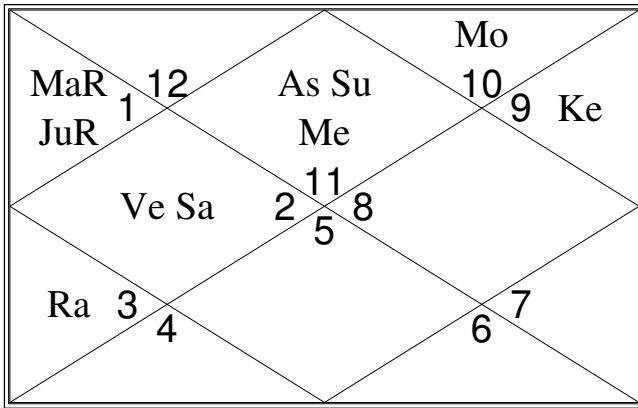

Sudarshan Chakra

Outer Circle : Surya Chart
 Middle Circle : Chandra Chart
 Inner Circle : Birth Chart

Sudarshan Chakra represents the comparative positions of the planets in the Sun Chart, the Moon Chart and the Birth Chart simultaneously, from outer to inner circle respectively.

To study a house, consider the signs in all the three charts simultaneously.

Lagna

Hora (wealth)

Dreshkana (happiness siblings)

Chaturthamsha (destiny)

Saptamsha (children)

Navamsha (spouse)

Dashamsha (great successes)

Shashtiamsha (all areas)

Upagrahas or Sub-planets Gulikaadi Group

Birth between midnight and sun-rise • Sunrise-Sunset : 07:05-18:05 • Astrological Weekday : Monday

Upagraha	Lord	Duration of Upagraha	Beginning (Parashara Method)				Ending (Kalidasa method)			
			Sign	Degree	Nakshatra	P	Sign	Degree	Nakshatra	P
Kaalavela	Su	21:20-22:57	Vir	14:09:37	Hasta	2	Lib	05:30:25	Chitra	4
Paridhi	Mo	22:57-00:35	Lib	05:30:25	Chitra	4	Lib	26:26:54	Vishakha	2
Mrityu	Ma	00:35-02:12	Lib	26:26:54	Vishakha	2	Sco	17:16:05	Jyeshtha	1
Ardhaphahara	Me	02:12-03:50	Sco	17:16:05	Jyeshtha	1	Sag	08:56:28	Moola	3
Yamakantaka	Ju	03:50-05:27	Sag	08:56:28	Moola	3	Cap	03:09:56	U.Shad.	2
Kodanda	Ve	18:05-19:42	Leo	01:27:08	Magha	1	Leo	22:40:04	P.Phalg.	3
Gulika	Sa	19:42-21:20	Leo	22:40:04	P.Phalg.	3	Vir	14:09:37	Hasta	2