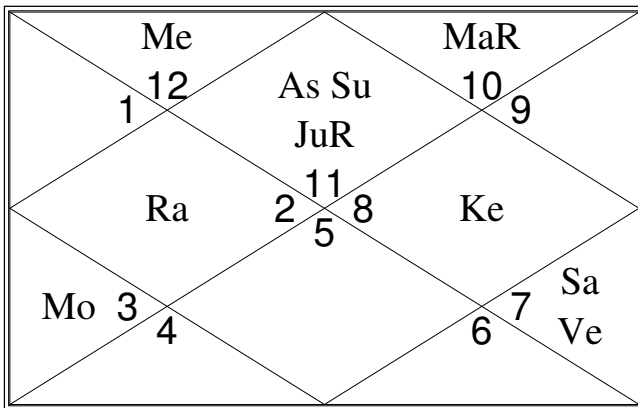

Sudarshan Chakra

Outer Circle : Surya Chart
 Middle Circle : Chandra Chart
 Inner Circle : Birth Chart

Sudarshan Chakra represents the comparative positions of the planets in the Sun Chart, the Moon Chart and the Birth Chart simultaneously, from outer to inner circle respectively.

To study a house, consider the signs in all the three charts simultaneously.

Lagna

Hora (wealth)

Dreshkana (happiness siblings)

Chaturthamsha (destiny)

Saptamsha (children)

Navamsha (spouse)

Dashamsha (great successes)

Shashtiamsha (all areas)

Upagrahas or Sub-planets Gulikaadi Group

Birth between midnight and sun-rise • Sunrise-Sunset : 07:05-18:05 • Astrological Weekday : Monday

Upagraha	Lord	Duration of Upagraha	Beginning (Parashara Method)				Ending (Kalidasa method)			
			Sign	Degree	Nakshatra	P	Sign	Degree	Nakshatra	P
Kaalavela	Su	21:20-22:57	Vir	14:09:37	Hasta	2	Lib	05:30:25	Chitra	4
Paridhi	Mo	22:57-00:35	Lib	05:30:25	Chitra	4	Lib	26:26:54	Vishakha	2
Mrityu	Ma	00:35-02:12	Lib	26:26:54	Vishakha	2	Sco	17:16:05	Jyeshtha	1
Ardhaphahara	Me	02:12-03:50	Sco	17:16:05	Jyeshtha	1	Sag	08:56:28	Moola	3
Yamakantaka	Ju	03:50-05:27	Sag	08:56:28	Moola	3	Cap	03:09:56	U.Shad.	2
Kodanda	Ve	18:05-19:42	Leo	01:27:08	Magha	1	Leo	22:40:04	P.Phalg.	3
Gulika	Sa	19:42-21:20	Leo	22:40:04	P.Phalg.	3	Vir	14:09:37	Hasta	2