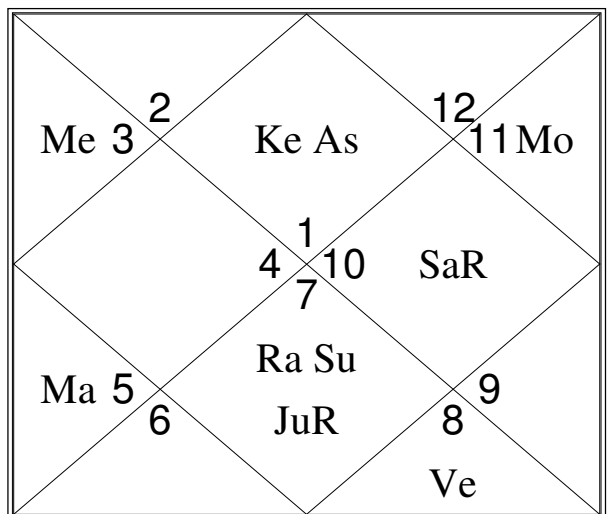

Varshaphala Chart

Bhava Chart

Moon Chart

Navamsha

## Harsha Bala

|              | Sun       | Moon     | Mars      | Mercury  | Jupiter   | Venus    | Saturn   |
|--------------|-----------|----------|-----------|----------|-----------|----------|----------|
| First Bala   | 0         | 0        | 0         | 0        | 0         | 0        | 0        |
| Second Bala  | 0         | 0        | 5         | 0        | 0         | 5        | 0        |
| Third Bala   | 5         | 5        | 5         | 5        | 5         | 0        | 5        |
| Fourth Bala  | 5         | 0        | 5         | 0        | 5         | 0        | 0        |
| <b>Total</b> | <b>10</b> | <b>5</b> | <b>15</b> | <b>5</b> | <b>10</b> | <b>5</b> | <b>5</b> |