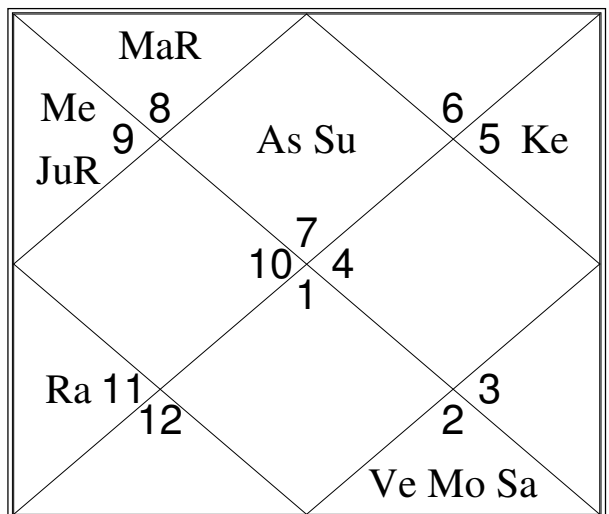

Birth Chart

Bhava Chart

Moon Chart

Navamsha

Varshaphala 2004-2005

\*Varsh Pravesha based on True solar return : Sunday, 15 February 2004, 12:05:43 hrs., Delhi

| Planet  | R/C | Sign | Degree   | Speed     | Nakshatra     | Pada | Sign lord | Nak. lord | Status  | SB   |
|---------|-----|------|----------|-----------|---------------|------|-----------|-----------|---------|------|
| Lagna   |     | Tau  | 10:59:20 |           | Rohini        | 1    | Ven       | Mon       |         |      |
| Sun     |     | Aqu  | 01:59:49 | 01:00:38  | Dhanishta     | 3    | Sat       | Mar       | Grt.En. | 1.42 |
| Moon    |     | Scor | 24:24:07 | 14:14:49  | Jyeshtha      | 3    | Mar       | Mer       | Debil.  | 1.10 |
| Mars    |     | Ari  | 13:38:20 | 00:38:19  | Bharani       | 1    | Mar       | Ven       | Own     | 1.38 |
| Mercury | C   | Cap  | 18:42:35 | 01:36:57  | Shravana      | 3    | Sat       | Mon       | Enemy   | 0.92 |
| Jupiter | R   | Leo  | 22:18:30 | -00:06:57 | Poorva Phalg. | 3    | Sun       | Ven       | Neutr.  | 1.21 |
| Venus   |     | Pis  | 13:50:11 | 01:10:05  | Uttarabhadra  | 4    | Jup       | Sat       | Exalt.  | 1.20 |
| Saturn  | R   | Gem  | 12:47:51 | -00:02:20 | Ardra         | 2    | Mer       | Rah       | Neutr.  | 0.81 |
| Rahu    |     | Ari  | 20:57:47 | -00:02:38 | Bharani       | 3    | Mar       | Ven       | Neutr.  |      |
| Ketu    |     | Lib  | 20:57:47 | -00:02:38 | Vishakha      | 1    | Ven       | Jup       | Neutr.  |      |

Varshaphala Chart

Bhava Chart

Moon Chart

Navamsha