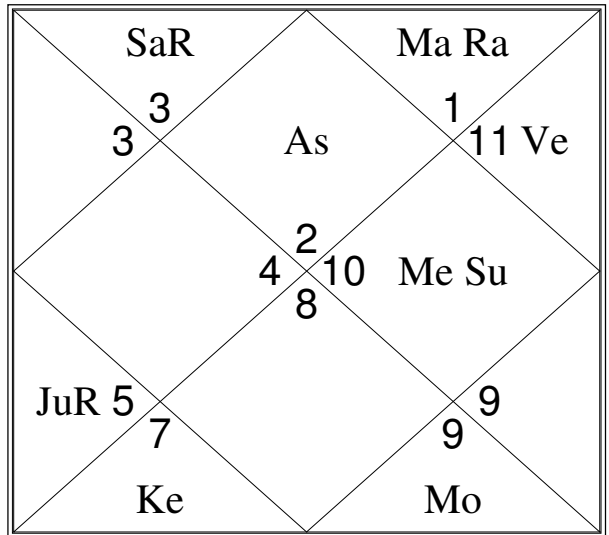

Birth Chart

Bhava Chart

Moon Chart

Navamsha

Varshaphala 2004-2005

\*Varsh Pravesha based on True solar return : Sunday, 15 February 2004, 12:05:43 hrs., Delhi

| Planet  | R/C | Sign | Degree   | Speed     | Nakshatra     | Pada | Sign lord | Nak. lord | Status  | SB   |
|---------|-----|------|----------|-----------|---------------|------|-----------|-----------|---------|------|
| Lagna   |     | Tau  | 10:59:20 |           | Rohini        | 1    | Ven       | Mon       |         |      |
| Sun     |     | Aqu  | 01:59:49 | 01:00:38  | Dhanishta     | 3    | Sat       | Mar       | Grt.En. | 1.42 |
| Moon    |     | Scor | 24:24:07 | 14:14:49  | Jyeshtha      | 3    | Mar       | Mer       | Debil.  | 1.10 |
| Mars    |     | Ari  | 13:38:20 | 00:38:19  | Bharani       | 1    | Mar       | Ven       | Own     | 1.38 |
| Mercury | C   | Cap  | 18:42:35 | 01:36:57  | Shravana      | 3    | Sat       | Mon       | Enemy   | 0.92 |
| Jupiter | R   | Leo  | 22:18:30 | -00:06:57 | Poorva Phalg. | 3    | Sun       | Ven       | Neutr.  | 1.21 |
| Venus   |     | Pis  | 13:50:11 | 01:10:05  | Uttarabhadra  | 4    | Jup       | Sat       | Exalt.  | 1.20 |
| Saturn  | R   | Gem  | 12:47:51 | -00:02:20 | Ardra         | 2    | Mer       | Rah       | Neutr.  | 0.81 |
| Rahu    |     | Ari  | 20:57:47 | -00:02:38 | Bharani       | 3    | Mar       | Ven       | Neutr.  |      |
| Ketu    |     | Lib  | 20:57:47 | -00:02:38 | Vishakha      | 1    | Ven       | Jup       | Neutr.  |      |

Varshaphala Chart

Bhava Chart

Moon Chart

Navamsha