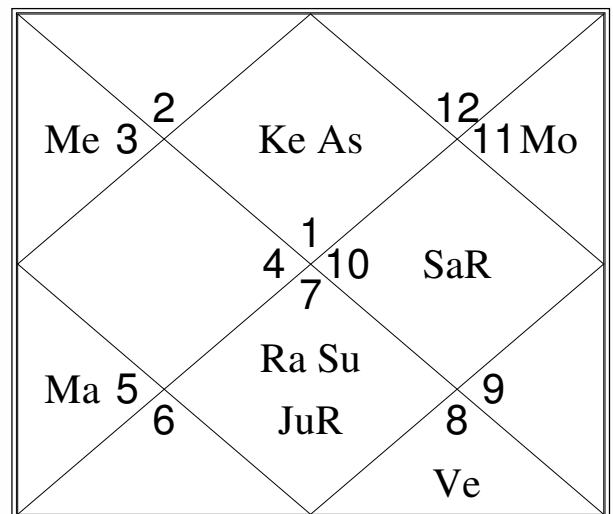

Birth Chart

Bhava Chart

Moon Chart

Navamsha

Varshaphala 2004-2005

*Varsh Pravesha based on True solar return : Sunday, 15 February 2004, 12:05:43 hrs., Delhi

Planet	R/C	Sign	Degree	Speed	Nakshatra	Pada	Sign lord	Nak. lord	Status	SB
Lagna		Tau	10:59:20		Rohini	1	Ven	Mon		
Sun		Aqu	01:59:49	01:00:38	Dhanishta	3	Sat	Mar	Grt.En.	1.42
Moon		Scor	24:24:07	14:14:49	Jyeshtha	3	Mar	Mer	Debil.	1.10
Mars		Ari	13:38:20	00:38:19	Bharani	1	Mar	Ven	Own	1.38
Mercury	C	Cap	18:42:35	01:36:57	Shravana	3	Sat	Mon	Enemy	0.92
Jupiter	R	Leo	22:18:30	-00:06:57	Poorva Phalg.	3	Sun	Ven	Neutr.	1.21
Venus		Pis	13:50:11	01:10:05	Uttarabhadra	4	Jup	Sat	Exalt.	1.20
Saturn	R	Gem	12:47:51	-00:02:20	Ardra	2	Mer	Rah	Neutr.	0.81
Rahu		Ari	20:57:47	-00:02:38	Bharani	3	Mar	Ven	Neutr.	
Ketu		Lib	20:57:47	-00:02:38	Vishakha	1	Ven	Jup	Neutr.	

Varshaphala Chart

Bhava Chart

Moon Chart

Navamsha

Harsha Bala

	Sun	Moon	Mars	Mercury	Jupiter	Venus	Saturn
First Bala	0	0	0	0	0	0	0
Second Bala	0	0	5	0	0	5	0
Third Bala	5	5	5	5	5	0	5
Fourth Bala	5	0	5	0	5	0	0
Total	10	5	15	5	10	5	5