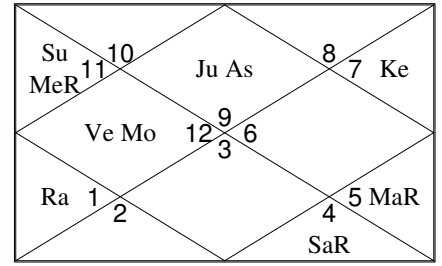

Completed : 15 years
15 February 1948 03:13 hrs.

As	00:40	Ma	05:54	Ve	10:36
Su	01:59	Me	12:08	Sa	25:38
Mo	24:44	Ju	00:35	Ra	24:31
YL	Jupiter	Mun	Tau 00:23:28