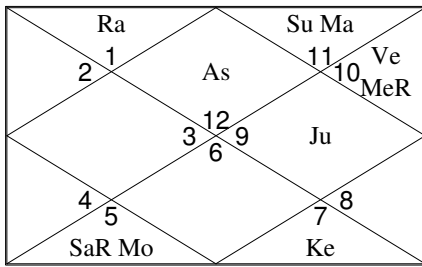

Completed : 16 years
14 February 1949 09:23 hrs.

As	20:07	Ma	08:45	Ve	16:34
Su	01:59	Me	11:27	Sa	10:15
Mo	13:02	Ju	27:10	Ra	04:27
YL	Jupiter	Mun	Gem 00:23:28