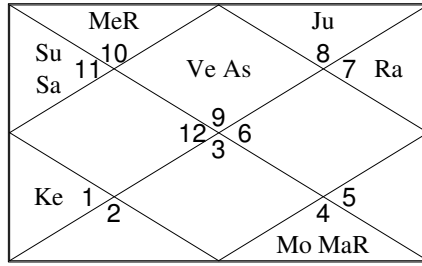

As 19:00 Ma 27:58 Ve 17:40
Su 01:59 Me 11:55 Sa 18:53
Mo 25:17 Ju 18:31 Ra 14:40
YL Saturn Mun Ari 00:23:30

Completed : 63 years
15 February 1996 10:44 hrs.