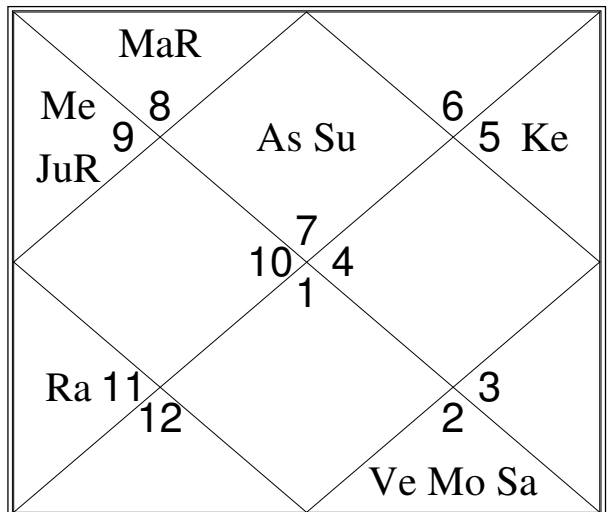

Birth Chart

Bhava Chart

Moon Chart

Navamsha

Varshaphala 2004-2005

*Varsh Pravesha based on True solar return : Sunday, 15 February 2004, 12:05:43 hrs., Delhi

Planet	R/C	Sign	Degree	Speed	Nakshatra	Pada	Sign lord	Nak. lord	Status	SB
Lagna		Tau	10:59:20		Rohini	1	Ven	Mon		
Sun		Aqu	01:59:49	01:00:38	Dhanishta	3	Sat	Mar	Grt.En.	1.42
Moon		Scor	24:24:07	14:14:49	Jyeshtha	3	Mar	Mer	Debil.	1.10
Mars		Ari	13:38:20	00:38:19	Bharani	1	Mar	Ven	Own	1.38
Mercury	C	Cap	18:42:35	01:36:57	Shravana	3	Sat	Mon	Enemy	0.92
Jupiter	R	Leo	22:18:30	-00:06:57	Poorva Phalg.	3	Sun	Ven	Neutr.	1.21
Venus		Pis	13:50:11	01:10:05	Uttarabhadra	4	Jup	Sat	Exalt.	1.20
Saturn	R	Gem	12:47:51	-00:02:20	Ardra	2	Mer	Rah	Neutr.	0.81
Rahu		Ari	20:57:47	-00:02:38	Bharani	3	Mar	Ven	Neutr.	
Ketu		Lib	20:57:47	-00:02:38	Vishakha	1	Ven	Jup	Neutr.	